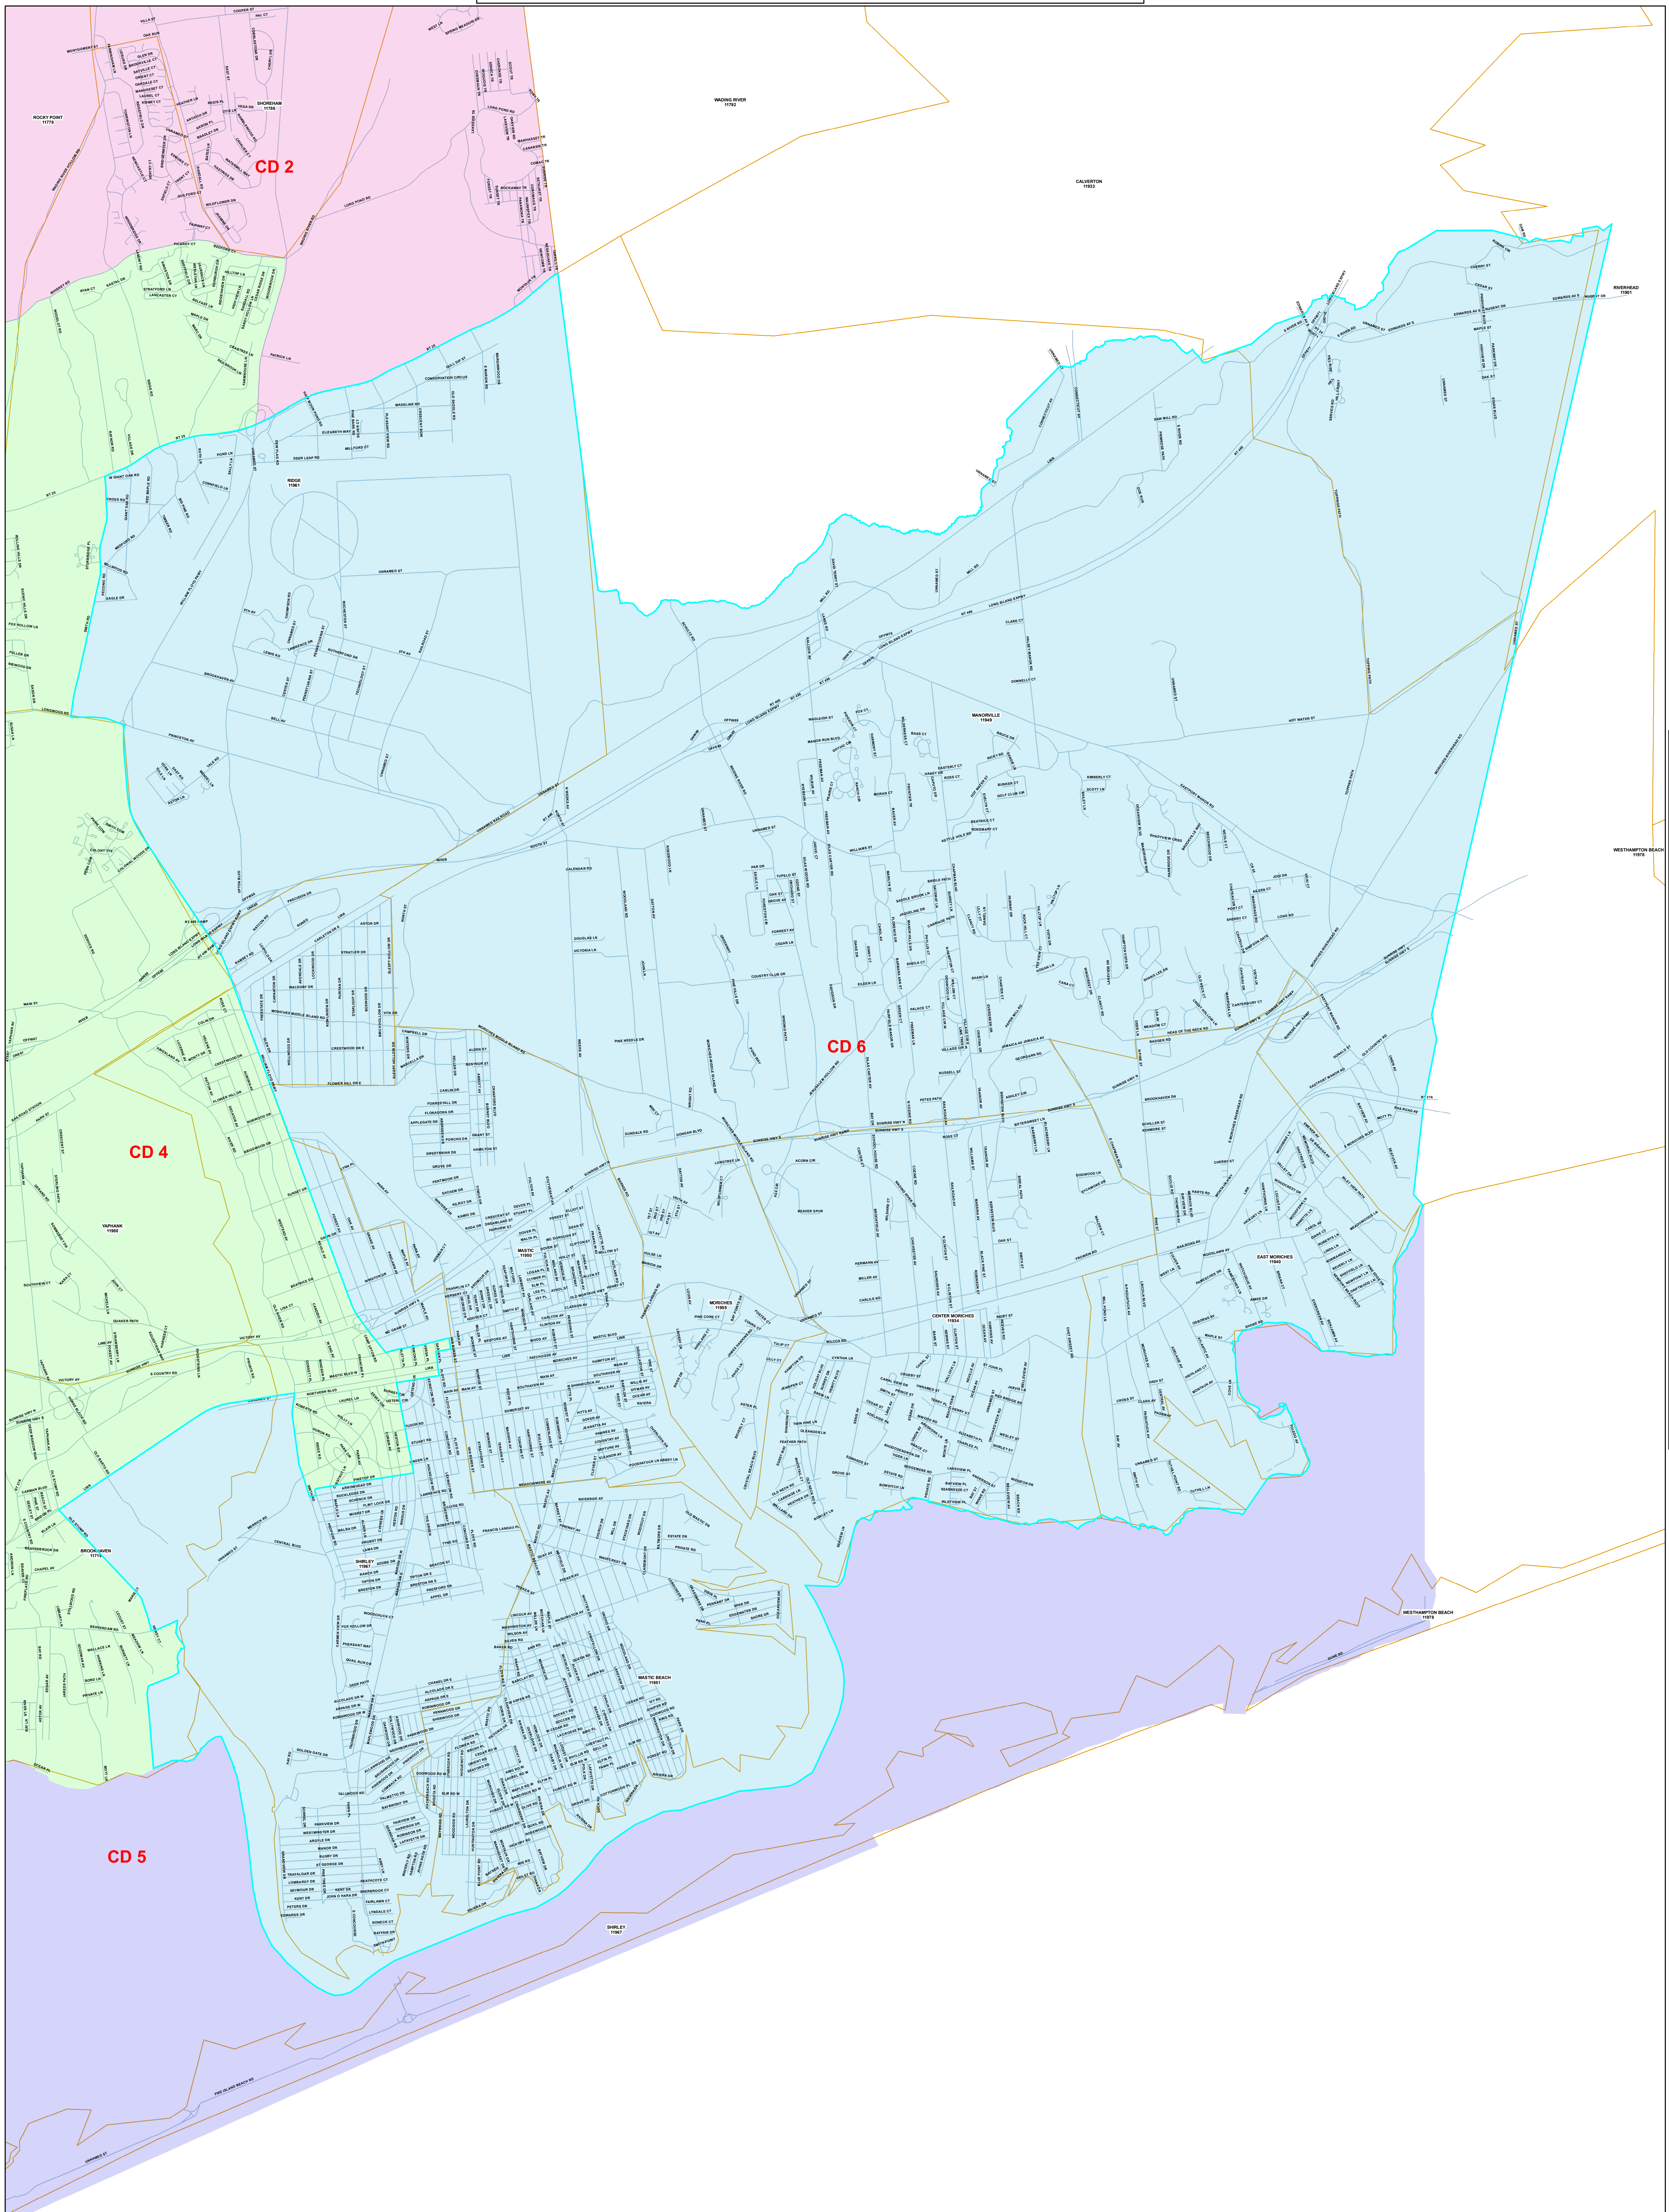

Council District 6

LEGEND:

- | | | | | | |
|--|--|--|---|---|---|
| CD 1 | CD 2 | CD 4 | CD 6 | Zip Codes | Streets |
| | CD 3 | CD 5 | | | |

Map designed by M. E. A. of the Town of Brookhaven Planning Division, dated 7/27/06.
Any earlier versions are to be considered superceded.

Note: The cartographic display of data on this map has been obtained from the Town of Brookhaven records and is for general display purposes only. The Town of Brookhaven makes no warranties or guarantees as to the accuracy of the information. Further, the information provided does not constitute an official or legal document for any purpose. Official information can be obtained from the agency responsible for maintaining such records.